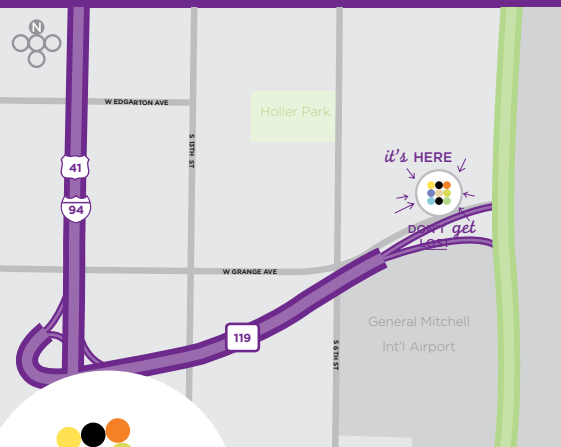

EARN FREE NIGHTS

- Join the Hyatt Gold Passport® global loyalty program and earn free nights at Hyatt hotels and resorts worldwide

EXPLORE

- Harley Davidson Museum
- Mitchell Park Domes
- Discover World at Pier Wisconsin
- Milwaukee Art Museum
- Captain Frederick Pabst Mansion

NOW OVER 200 *hotel locations* AND COUNTING, SO YOU'LL NEVER HAVE
TO SETTLE FOR ANY PLACE LESS THAN HYATT PLACE

HYATT
PLACE®

hyattplace.com

HYATT PLACE MILWAUKEE AIRPORT

200 West Grange Avenue

Milwaukee, WI 53207, USA